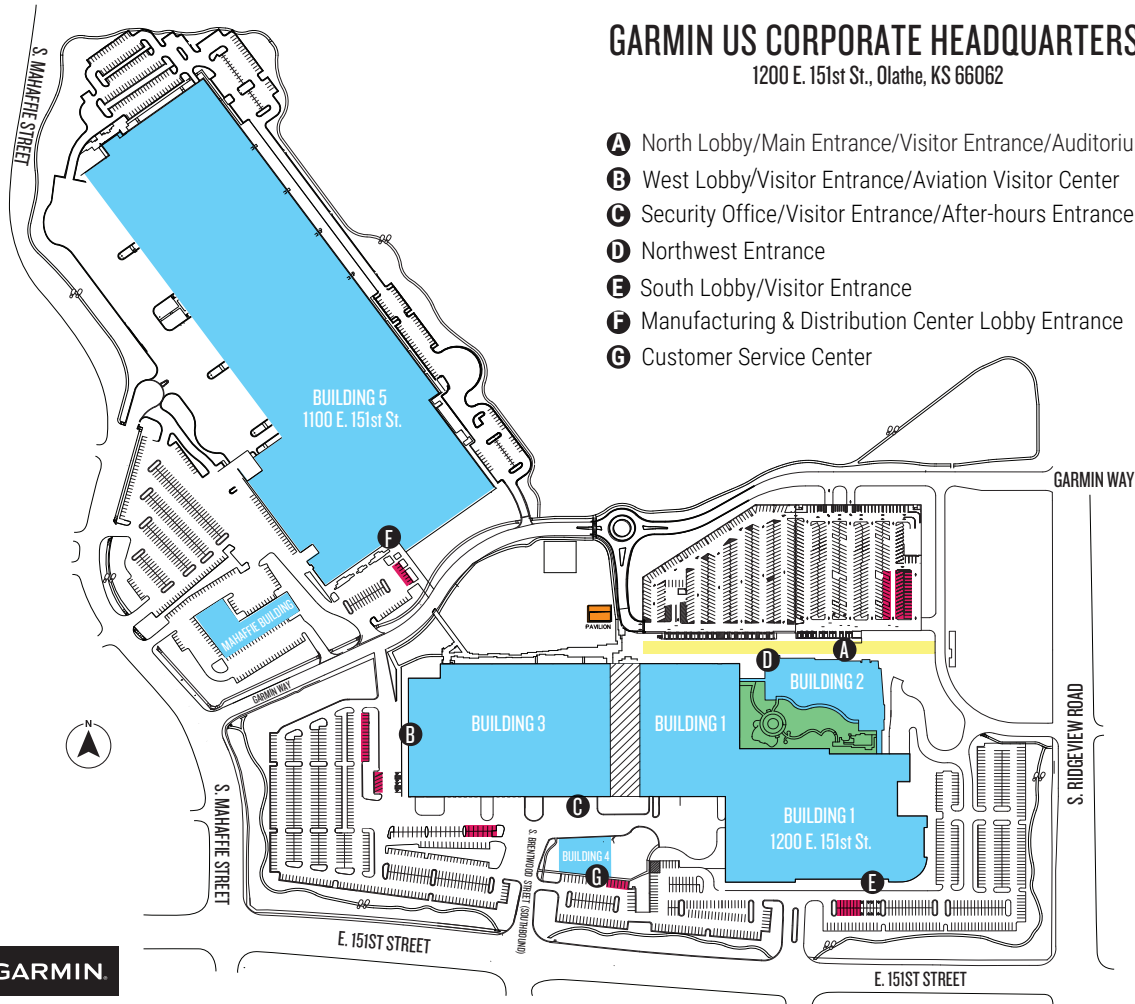

# GARMIN US CORPORATE HEADQUARTERS

1200 E. 151st St., Olathe, KS 66062

- A** North Lobby/Main Entrance/Visitor Entrance/Auditorium
- B** West Lobby/Visitor Entrance/Aviation Visitor Center
- C** Security Office/Visitor Entrance/After-hours Entrance
- D** Northwest Entrance
- E** South Lobby/Visitor Entrance
- F** Manufacturing & Distribution Center Lobby Entrance
- G** Customer Service Center

## KEY

-  Garmin Buildings
-  Visitor Parking
-  Pedestrian Plaza
-  Outdoor Pavilion
-  Zen Garden